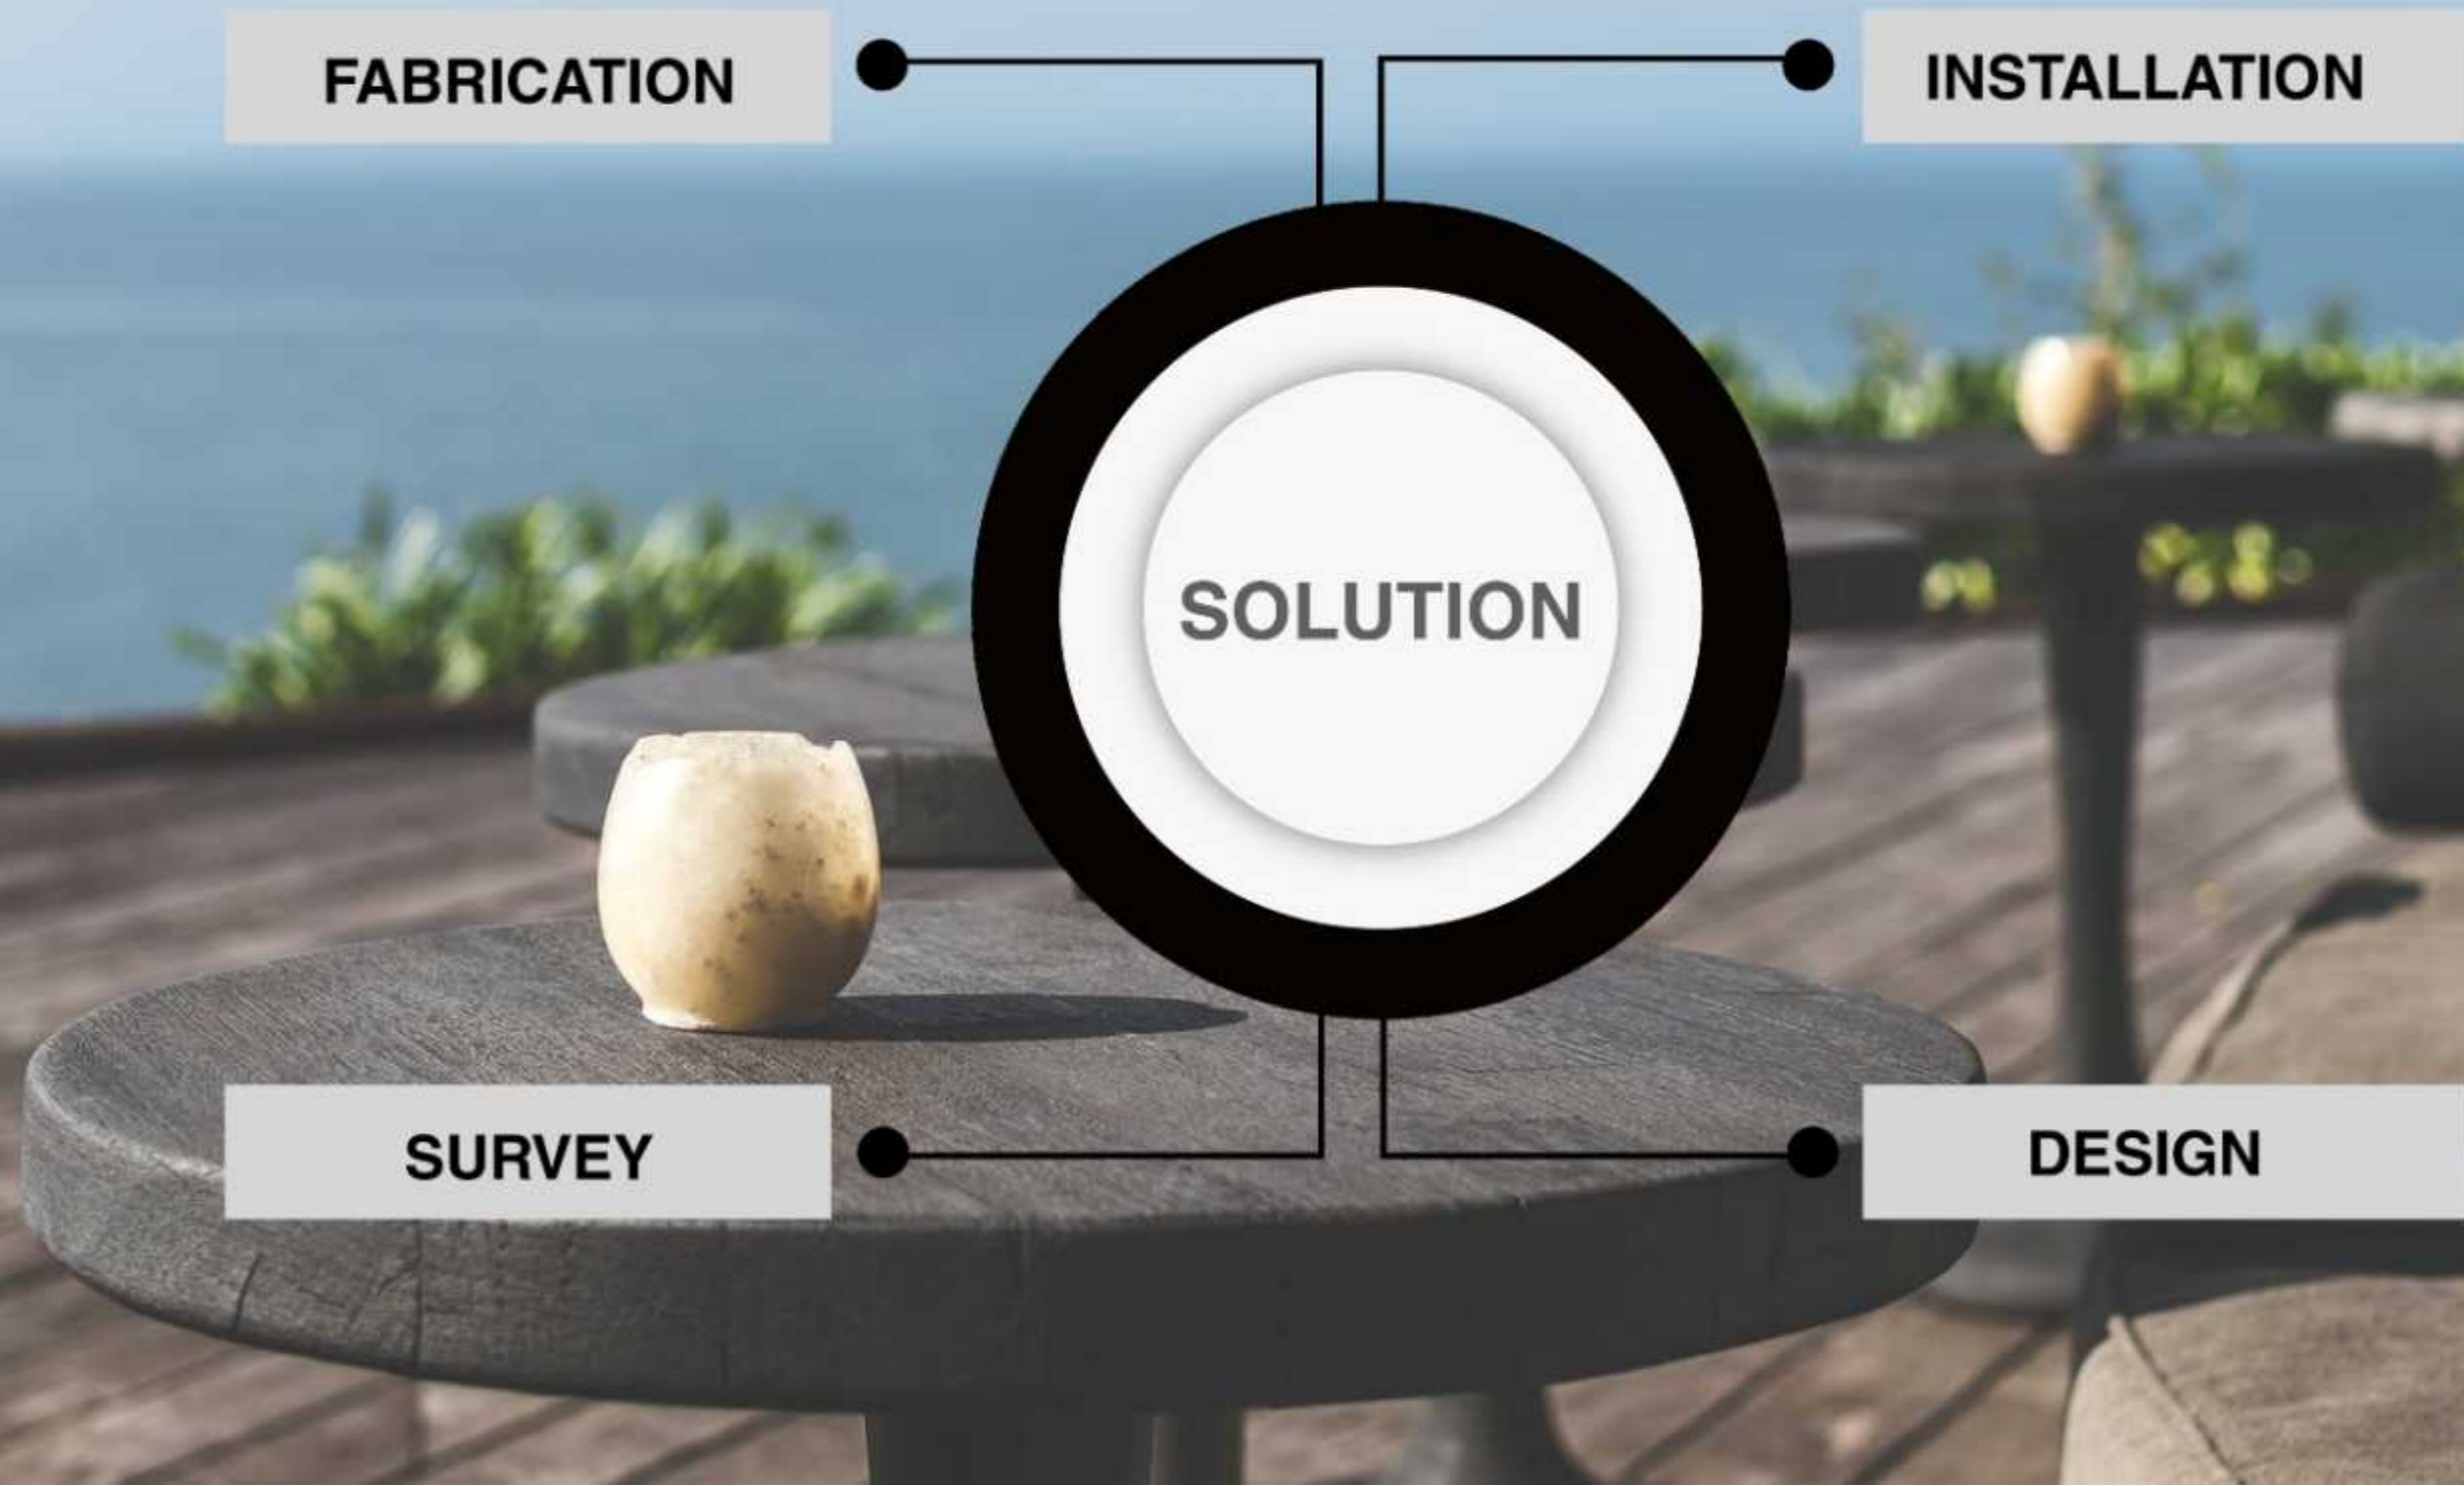

OUR APPROACH